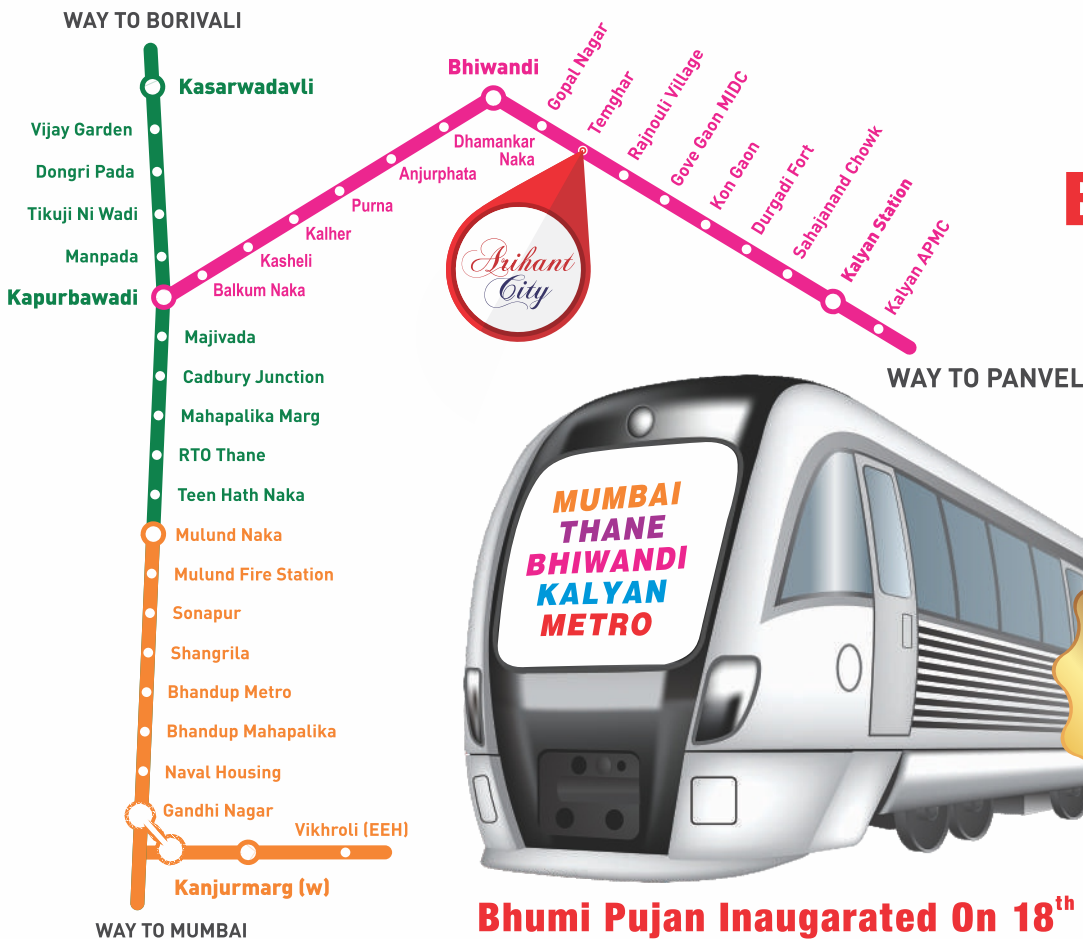

**Over 700
Happy Families
Quality Lifestyle
Promised &
Delivered**

Phase II

WORK IN FULL SWING

Structure Completed Till Rooftop

EXCLUSIVELY
1 BHK, 500+

THE
TALLEST
TOWER OF THE CITY

COMING SOON

ARIHANT
YOUR DREAM, OUR COMMITMENT

THANE KA SAFAR AB PALBHAR MEIN !

METRO 5 THANE BHIWANDI KALYAN

Bhumi Pujan Inaugurated On 18th December, 2018

DISCLAIMER : Further development and infrastructure is to be developed by the relevant authority / government and the same is proposed and indicative
 * Source: The Hindu, Indian Express, Hindustan Times, Times of India

20 min from Majiwada - Thane

15 min from Kalyan Station

5 min from Proposed Metro Station

17 Mins Bhiwandi Station

1 Min Mumbai - Nashik Expressway

45 Mins Vikhroli

42 Mins Kalyan - Shil Road

79 Mins Panvel