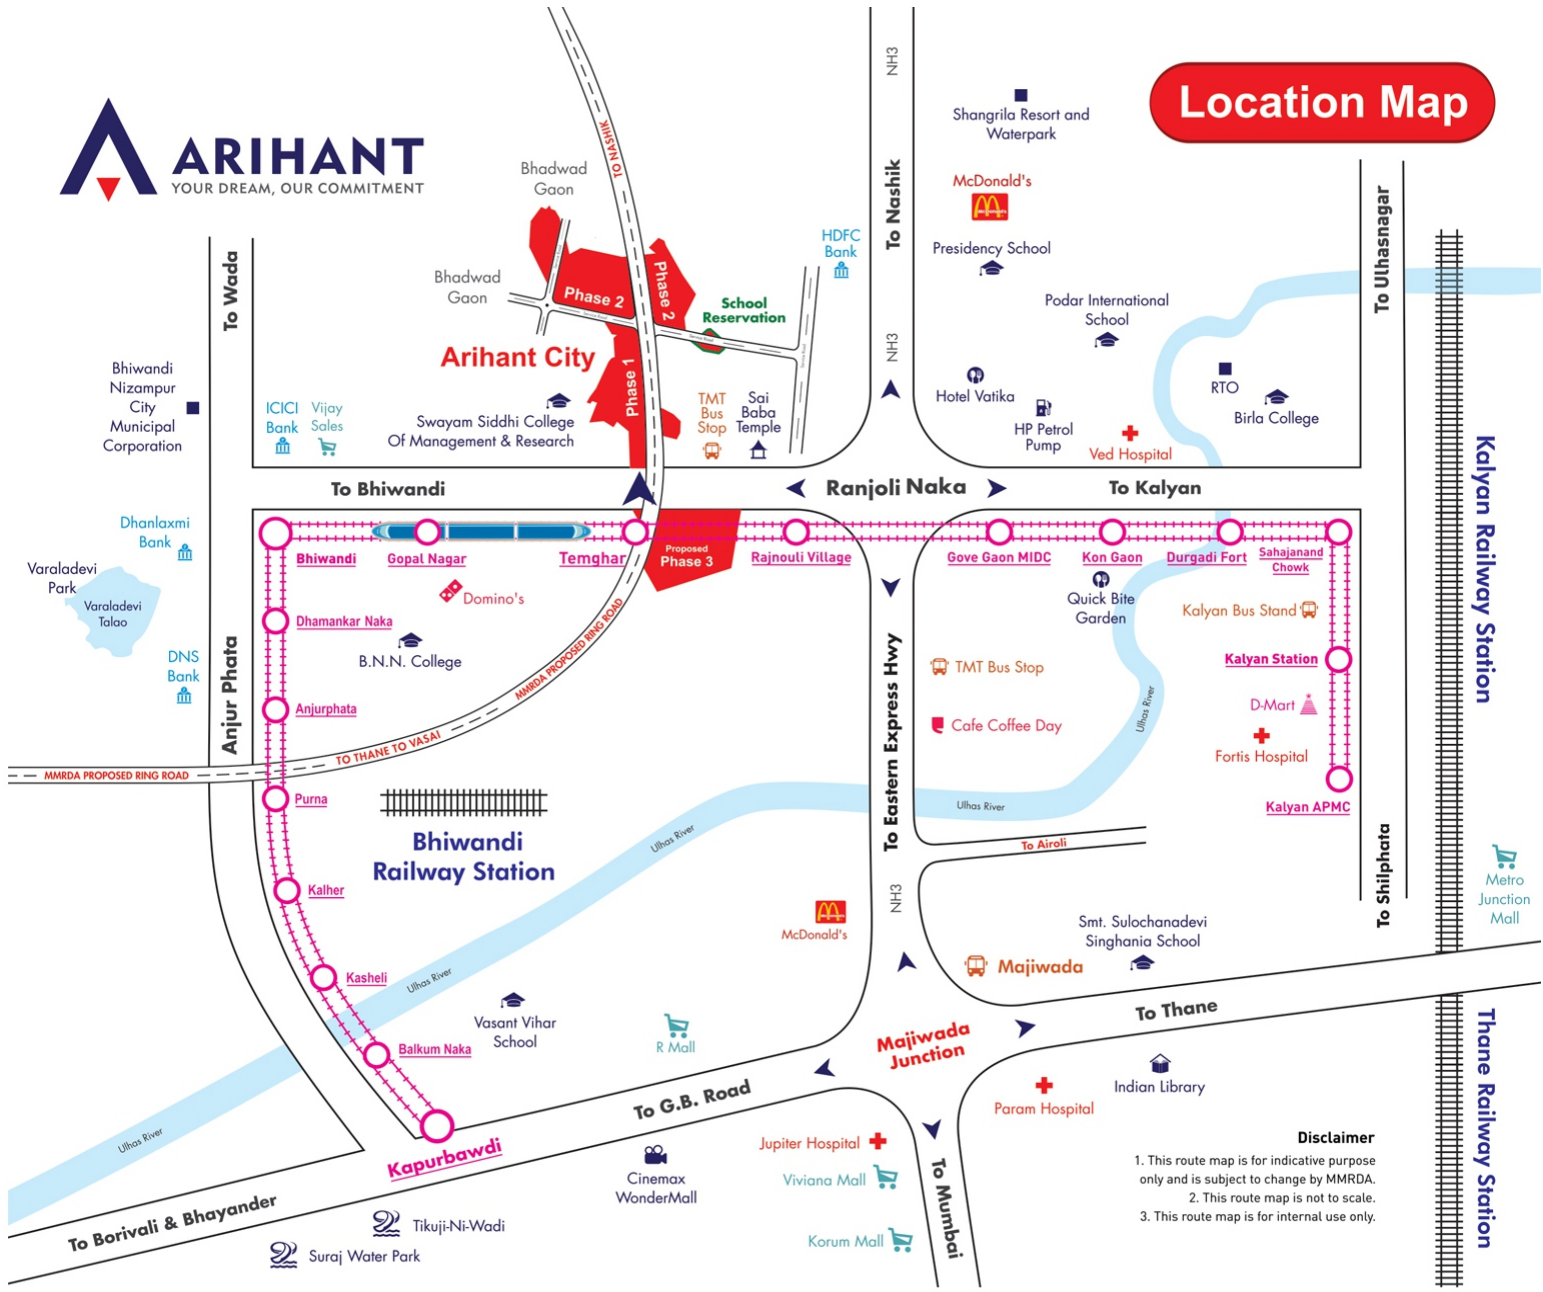

GYM

LANDSCAPED GARDENS

CLUB HOUSE

SENIOR CITIZEN CORNER

SHOPPING MALL

JOGGING TRACK

BADMINTON COURT

Connectivity & Convenience

20 min from Majiwada - Thane

15 min from Kalyan Station

5 min from Proposed Metro Station

17 Mins Bhiwandi Station

1 Min Mumbai - Nashik Expressway

45 Mins Vikhroli

42 Mins Kalyan - Shil Road

79 Mins Panvel

49 Mins Mahape

52 Mins Mumbai International Airport

Location Map

Disclaimer
 1. This route map is for indicative purpose only and is subject to change by MMRDA.
 2. This route map is not to scale.
 3. This route map is for internal use only.

Within Your Vicinity

- Shopping Mall**
 - Viviana Mall
 - Korum Mall
 - Metro Mall
 - High Street Mall
 - R - Mall
 - Durgadi Fort
 - Sports Stadium
- Schools**
 - Presidency School
 - Poddar School
 - All Saints School
 - Holy Merry Convent
 - NKT International
 - Oswal School
- Colleges**
 - V.P.M College
 - Birla College
 - S.S.C Management & Research
 - BNN College
 - Oswal College
 - N.E.S.S College
- Hospitals**
 - Fortis Hospital
 - Jupiter Hospital
 - Ved Hospital
 - Life-Line Hospital
 - Birla Hospital
 - Holy Cross Hospital