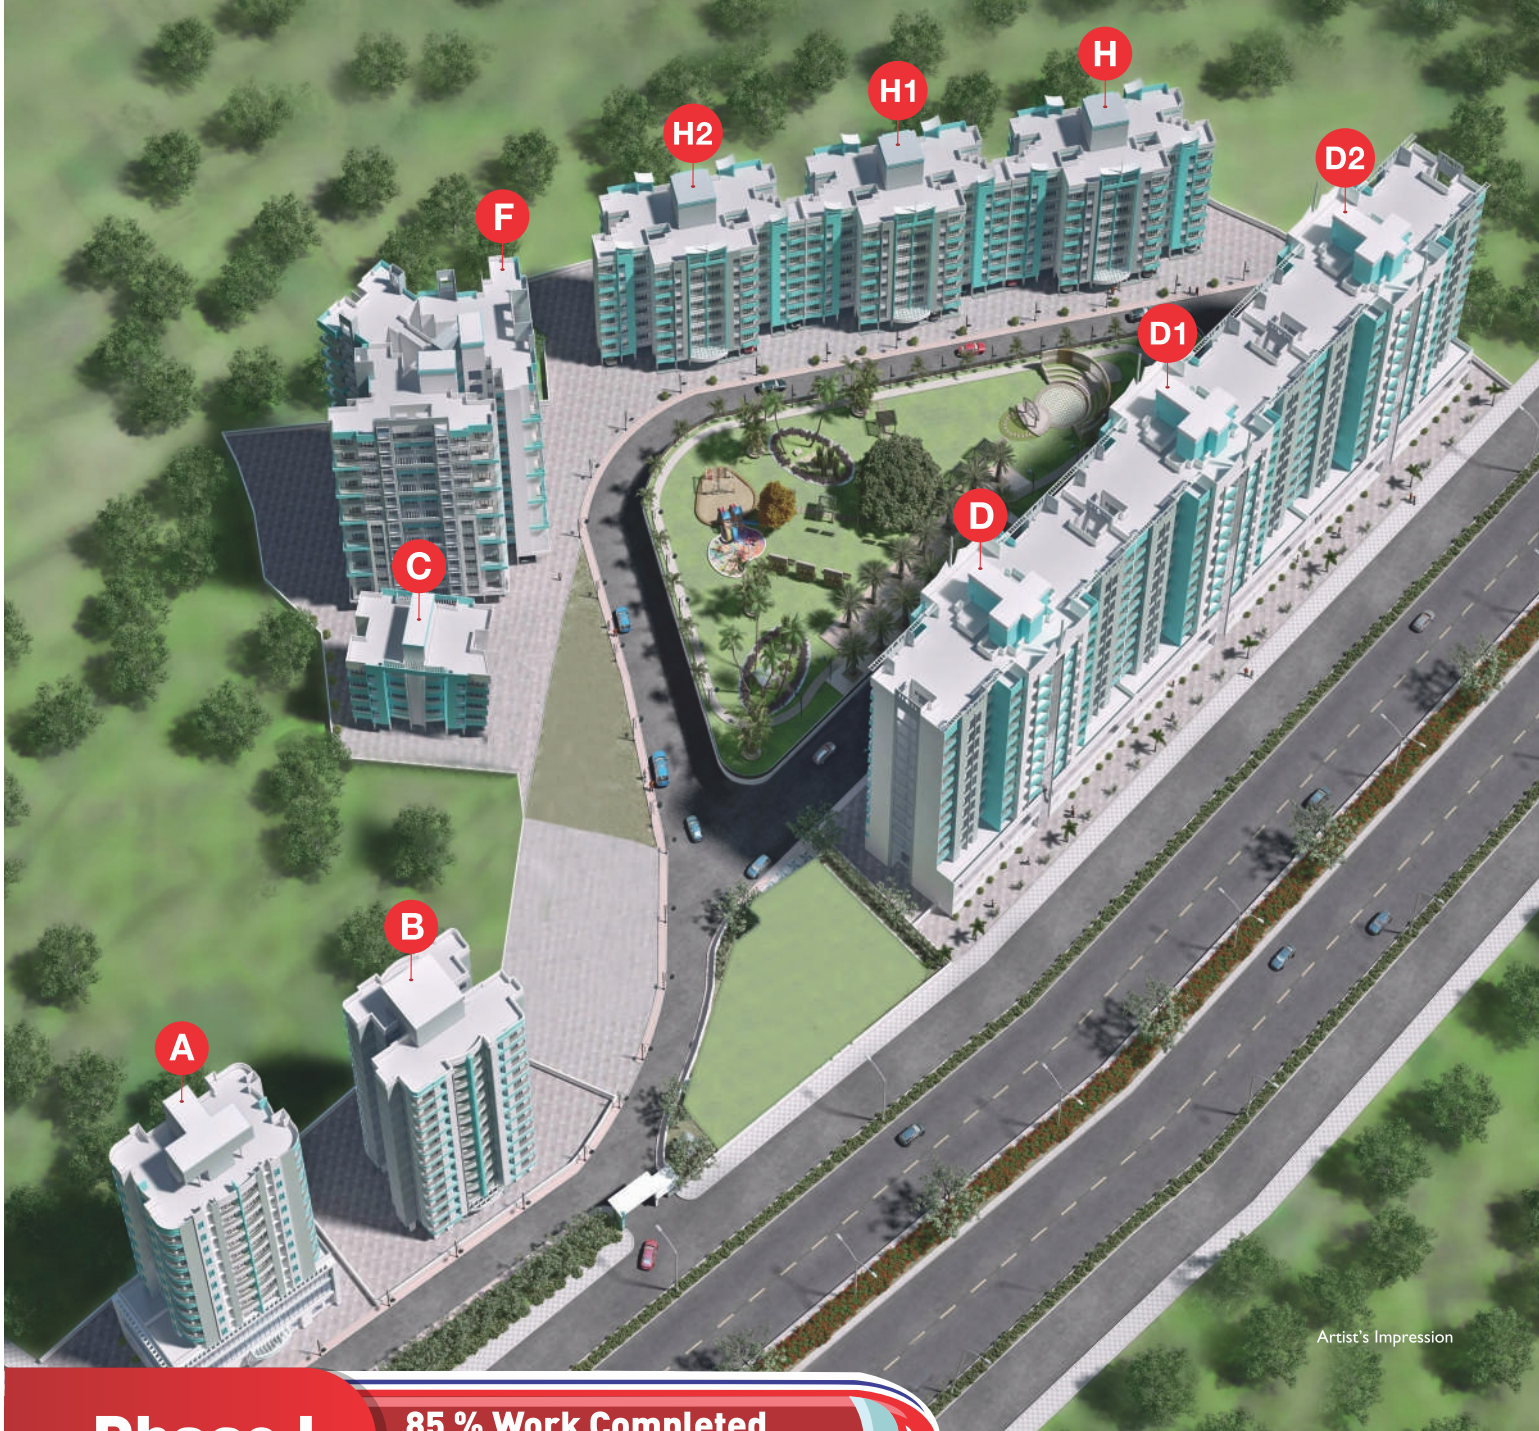

Quality Lifestyle Affordable Budget

Artist's Impression

Phase I

85 % Work Completed
700 Happy Families Staying Happily

- ▶ 10 Acres Township
- ▶ 10 Multi Storeyed Residential Tower with 1 & 2 BHK
- ▶ 39,500 sq.ft. area for Amenities & Recreational
- ▶ Grand Clubhouse with Swimming Pool & Jacuzzi
- ▶ Kids Playing Area & Senior Citizen Corner
- ▶ Landscape Garden and Jogging Tracks
- ▶ Stay Close to Nature with 2100 + Trees
- ▶ Stadium & Sports Complex Nearby
- ▶ Temple to Stay in Touch with Your Spiritual Side

**Over 700
Happy Families
Quality Lifestyle
Promised &
Delivered**

Phase II

WORK IN FULL SWING

Structure Completed Till Rooftop

EXCLUSIVELY
1 BHK, 500+

THE
TALLEST
TOWER OF THE CITY

COMING SOON

ARIHANT
YOUR DREAM, OUR COMMITMENT

6 Multi Storeyed Residential Tower 1, 1.5, 2 & 2.5 BHK Commercial Shop

- ▶ 16 Acres Township Over 2500 Families
- ▶ 2 Shopping Mall
- ▶ 72,500 sq.ft. Area for Amenities & Recreational
- ▶ Commercial Space & Shopping Mall with High-Street Retail & Dining Options
- ▶ Stay Close to Nature with 2100 + Trees
- ▶ Significant Growth in Rented & Capital Values
- ▶ Flat with Unique Architecture Inspired by Nature & Designed as Per Your Dreams

THANE KA SAFAR AB PALBHAR MEIN !

METRO 5 THANE BHIWANDI KALYAN

Bhumi Pujan Inaugurated On 18th December, 2018

DISCLAIMER : Further development and infrastructure is to be developed by the relevant authority / government and the same is proposed and indicative
 * Source: The Hindu, Indian Express, Hindustan Times, Times of India